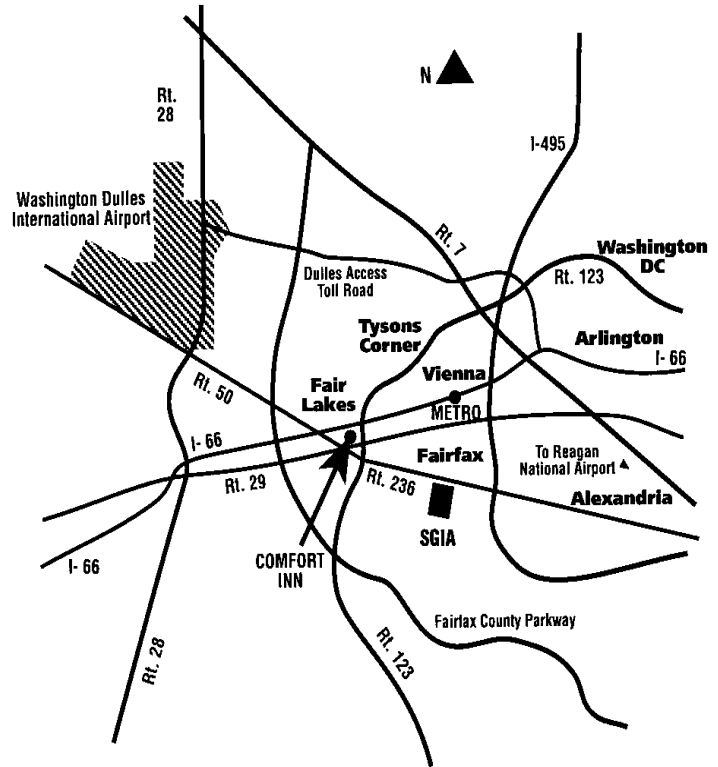

Driving Directions to Hotel (Comfort Inn University Center)

From Washington, DC:

Take I-66 West (24 miles). Exit 57-A (Rt. 50 East). Go Rt. 50 to the second light – Jermantown Road. Make a left onto Jermantown Road. The hotel parking entrance is on the right.

From Dulles International Airport:

Take Exit 9 to Route 28 South to Route 50 East towards Fairfax. Go to Jermantown Road. Make a left onto Jermantown Road. The hotel parking entrance is on the right.

From Washington National Airport:

Take Route 1 to Route 110 to Interstate 66 West. From I-66 West Exit 57-A (Rt. 50 East). Go Rt. 50 to the second light – Jermantown Road. Make a left onto Jermantown Road. The hotel parking entrance is on the right.

From Points North South & East:

Route I-495 (Capital Beltway) to Interstate 66 West, which is exit 49. Follow I-66 West to Exit 57-A (Rt. 50 East). Go Rt. 50 to the second light – Jermantown Road. Make a left onto Jermantown Road. The hotel parking entrance is on the right.

From Points West:

Interstate 66 East to Exit 57-A (Rt. 50 East). Go Rt. 50 to the second light – Jermantown Road. Make a left onto Jermantown Road. The hotel parking entrance is on the right.

Driving Directions to SGIA/SPTF/DPI, 10015 Main St., Fairfax, VA 22031

From Washington, DC:

Take I-66 West to left Exit 49A onto I495, the Capital Beltway. Take Exit 52A onto Route 236 West (Little River Turnpike) toward Fairfax. SGIA/SPTF/DPI is located four miles on your left.

From Maryland and Virginia:

Get on the Capital Beltway, I-495. Take Exit 52A onto Route 236 West (Little River Turnpike) toward Fairfax. SGIA/SPTF/DPI is located four miles on your left.

From Dulles Airport:

Take exit 9, Route 28 South. Exit on Route 50 East into City of Fairfax. At the intersection of routes 50, 29 & 236 Route 50 turns sharply left. Do not turn, but continue straight ahead on Route 236. SGIA/SPTF/DPI is located 1.8 miles on your right.

From Comfort Inn:

Go left on Route 50 East into City of Fairfax. At the intersection of routes 50, 29 & 236 Route 50 turns sharply left. Do not turn, but continue straight ahead on Route 236. SGIA/SPTF/DPI is located 1.8 miles on your right.

For directions from other locations, telephone: 888.385.3588.